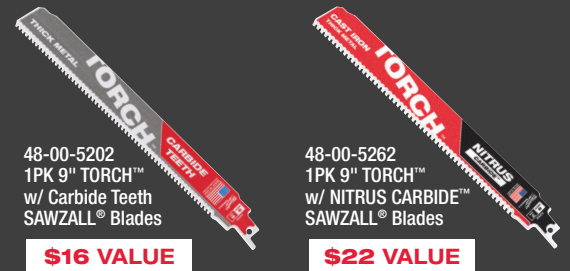

**GET (1) SINGLE BLADE
FREE**

(NO MIX & MATCH. RECEIVE THE SAME BLADE FREE.)

**BUY (3) STEP BITS
GET (1) FREE**