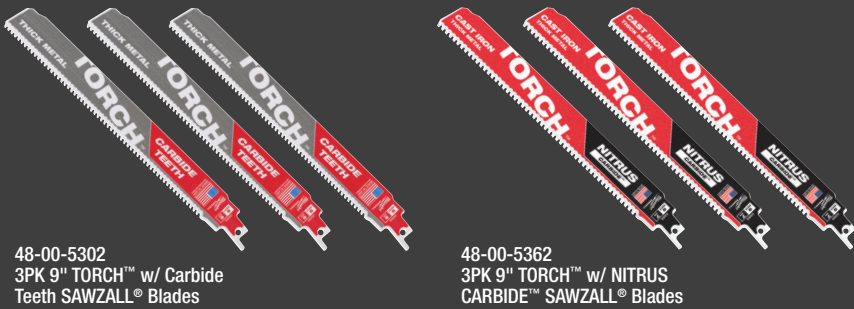

ACCESSORIES

**SAVE 5%
ON CARBIDE AND
DIAMOND LINEAR EDGE**

QUALIFYING CATEGORIES

**SAVE 10%
ON LINEAR EDGE PRODUCTS**

**BUY ANY 3PK OF CARBIDE OR
NITRUS CARBIDE™ SAWZALL® BLADES**

**GET (1) SINGLE BLADE
FREE**

(NO MIX & MATCH. RECEIVE THE SAME BLADE FREE.)

**BUY (3) STEP BITS
GET (1) FREE**

**JAM-FREE
SHOCKWAVE IMPACT DUTY™
COBALT**

(NO MIX & MATCH. RECEIVE THE SAME BIT FREE.)

**SPECIAL BUY
PACK-IN
CIRCULAR SAW BLADE**

48-40-0722
7-1/4" 24T Framing
Circular Saw Blade
w/ Pack-In Blade

$20 VALUE

**NEW
LOWER
PRICE**

**$20
SAVINGS**

49-93-7540
14" Diamond Ultra™
Segmented Blade

NEW LOWER PRICE ON SELECT ACCESSORY KITS

**$25
SAVINGS**

49-22-4025
13PC HOLE DOZER™ General-
Purpose Hole Saw Kit

**$90
SAVINGS**

49-22-4170
20PC HOLE DOZER™
Bi-Metal Hole Saw Kit

**$80
SAVINGS**

49-56-9290
10PC BIG HAWG™
w/ Carbide Teeth
Hole Saw Kit

**$21
SAVINGS**

49-10-9113
9PC OPEN-LOK™
Multi-Tool Blade Kit

**$2
SAVINGS**

49-22-1110
10PC SAWZALL®
Standard Metal and
Wood Blade Set